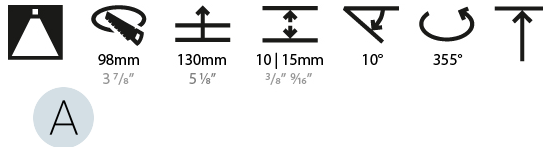

### RATINGS AND CERTIFICATIONS

Certified By: Certified for North American Standards  
 IP rating: IP20

112mm 4 7/16"

Ø 95mm 3 3/4"

Ø 107mm 4 3/16"